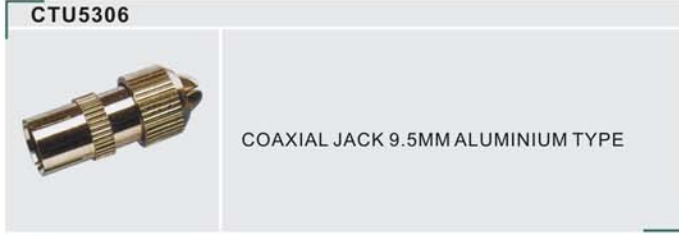

METAL CO-AXIAL PLUG

CTU5104G

METAL CO-AXIAL PLUG, GOLD PLATED

CTU5105

METAL CO-AXIAL JACK

CTU5105G

METAL CO-AXIAL JACK, GOLD PLATED

CTU5011