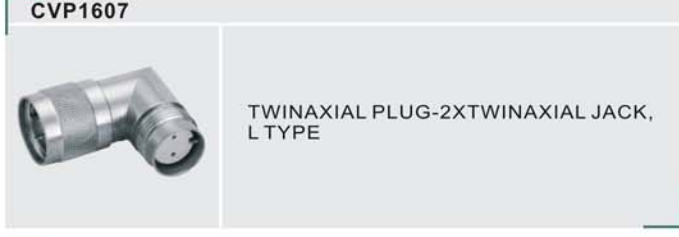

CTU5416

75/300 OHM MATCHING TRANSFORMER

CTU5420

2-WAY SPLITTER 9.0MM JACK-2X9.0MM PLUG

CTU5422

2-WAY SPLITTER 9.0MM PLUG-2X9.0MM JACK

CVP1628

N PLUG - UHF PLUG, ADAPTOR