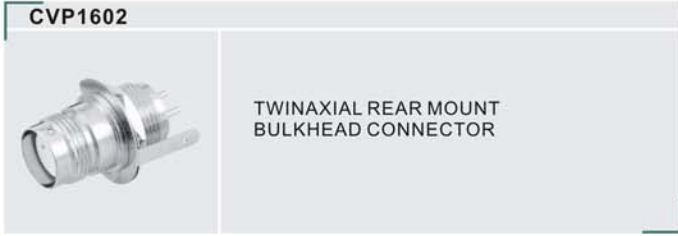

CTU5416

75/300 OHM MATCHING TRANSFORMER

CTU5420

2-WAY SPLITTER 9.0MM JACK-2X9.0MM PLUG

CTU5422

2-WAY SPLITTER 9.0MM PLUG-2X9.0MM JACK

CVP1628

N PLUG - UHF PLUG, ADAPTOR