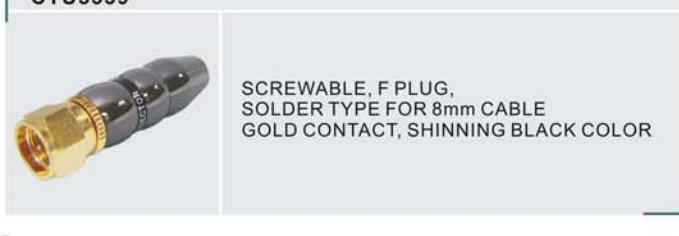

METAL CO-AXIAL PLUG

CTU5104G

METAL CO-AXIAL PLUG, GOLD PLATED

CTU5105

METAL CO-AXIAL JACK

CTU5105G

METAL CO-AXIAL JACK, GOLD PLATED

CTU5011