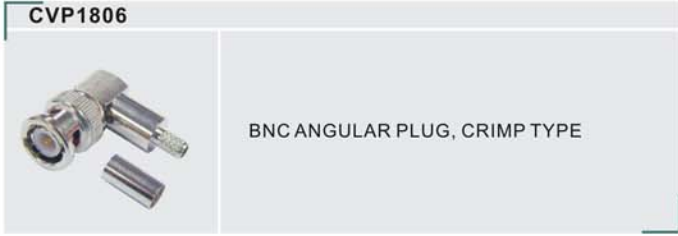

CVP1800

BNC JACK - F PUSH ON PLUG

CVP1801

BNC JACK - 3.5mm MONO PLUG

CVP1802

BNC JACK - PAL PLUG

CVP1803

BNC JACK - F JACK