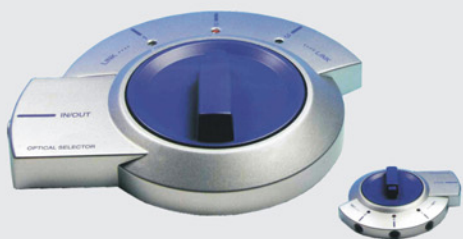

1.5m

CVC3154

Toslink Plug - Toslink Plug
OD 4.0mm Blue Cable
Direction free design
on Toslink Plug

1.5m

CVC3154

Right angle Toslink Plug - Right angle Toslink Plug
OD 4.0mm Blue Cable

1.5m

CAC810

2 WAY OPTICAL SPLITTER
Toslink Jack - 2 x Toslink Jacks

CAC-3PT

3 WAY OPTICAL SELECTORS, manual type
Toslink Jack - 3 x Toslink Jacks

CAC820

Converter for coaxial to Toslink
RCA Jack as input coaxial signal
Toslink Jack as output Optical digital signal
AC/DC adaptor included