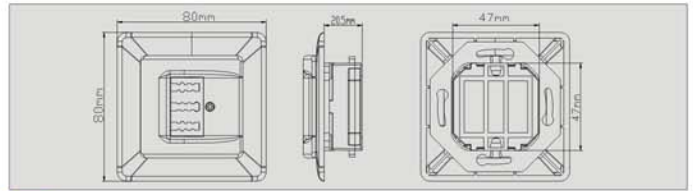

CTGM028

TAE FF-socket surface mounting for 2 telephone lines

- 1 = Anstellung A
- 2 = Anstellung B
- 3 = Wecker
- 4 = Erde
- 5 = Weiterführung a
- 6 = Weiterführung b

CTGM030

TAE FF-socket flush mounting for 2 telephone lines

- 1 = Anstellung A
- 2 = Anstellung B
- 3 = Wecker
- 4 = Erde
- 5 = Weiterführung a
- 6 = Weiterführung b

CTGM032

TAE FN-socket surface mounting for 1 telephone and 1 answering set or fax device

- 1 = Anstellung A
- 2 = Anstellung B
- 3 = Wecker
- 4 = Erde
- 5 = Weiterführung b
- 6 = Weiterführung a

CTGM034

TAE FN-socket flush mounting for 1 telephone and 1 answering set or fax device

- 1 = Anstellung A
- 2 = Anstellung B
- 3 = Wecker
- 4 = Erde
- 5 = Weiterführung b
- 6 = Weiterführung a

CTGM036

TAE NFN-socket surface mounting for 1 telephone and 2 devices (answering set, fax)

- 1 = Anstellung A
- 2 = Anstellung B
- 3 = Wecker
- 4 = Erde
- 5 = Weiterführung b
- 6 = Weiterführung a

CTGM038

TAE NFN-socket flush mounting for 1 telephone and 2 devices (answering set, fax)

- 1 = Anstellung A
- 2 = Anstellung B
- 3 = Wecker
- 4 = Erde
- 5 = Weiterführung b
- 6 = Weiterführung a

CTGM040

TAE FFN-socket surface mounting for 2 telephone lines and 1 devices (answering set, fax)

- 1 = Anstellung A
- 2 = Anstellung B
- 3 = Wecker
- 4 = Erde
- 5 = Weiterführung b
- 6 = Weiterführung a

CTGM042

TAE FFN-socket flush mounting for 2 telephone lines and 1 devices (answering set, fax)

- 1 = Anstellung A
- 2 = Anstellung B
- 3 = Wecker
- 4 = Erde
- 5 = Weiterführung b
- 6 = Weiterführung a