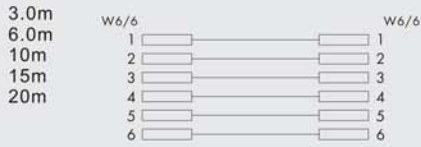

Modular Plug RJ12 6P6C -
Modular Plug RJ12 6P6C
Telephone cable 6 wires 1:1 connected