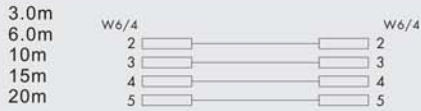

**CTA27 black color**  
**CTA27-W white color**  
**CTA27-S silver color**

Modular Plug RJ11 6P4C -  
 Modular Plug RJ11 6P4C  
 Telephone cable 4 wires 1:1 connected

**CTA28 black color**  
**CTA28-W white color**  
**CTA28-S silver color**