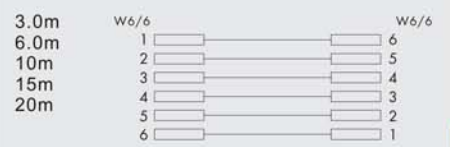

Modular Plug RJ12 6P6C -
Modular Plug RJ12 6P6C
Telephone cable 6 wires cross connected