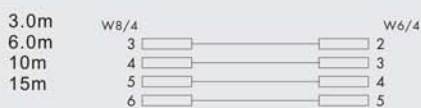

CTA27 black color
CTA27-W white color
CTA27-S silver color

Modular Plug RJ11 6P4C -
Modular Plug RJ11 6P4C
Telephone cable 4 wires 1:1 connected

CTA28 black color
CTA28-W white color
CTA28-S silver color

Modular Plug RJ11 6P4C -
Modular Plug RJ11 6P4C
Telephone cable 4 wires cross connected

CTA29 black color
CTA29-W white color
CTA29-S silver color

Modular Plug RJ12 6P6C -
Modular Plug RJ12 6P6C
Telephone cable 6 wires 1:1 connected

CTA33 black color
CTA33-W white color
CTA33-S silver color

Modular Plug RJ12 6P6C -
Modular Plug RJ12 6P6C
Telephone cable 6 wires cross connected

CTA38 black color
CTA38-W white color

Modular Plug 8P4C - Modular Plug 8P4C
Telephone cable 4 wires 1:1 connected

CTA39 black color
CTA39-W white color

Modular Plug 8P4C - Modular Plug 8P4C
Telephone cable 4 wires cross connected

CTA43 black color
CTA43-W white color

Modular Plug RJ45 8P8C -
Modular Plug RJ45 8P8C
Telephone cable 4 wires 1:1 connected

CTA46 black color
CTA46-W white color

Modular Plug RJ45 8P8C -
Modular Plug RJ45 8P8C
Telephone cable 4 wires cross connected

CTA47 black color
CTA47-W white color

Modular Plug 8P4C - Modular Plug 6P4C
Telephone cable 4 wires

CTA49 black color
CTA49-W white color

Modular Plug 8P6C - Modular Plug 6P6C
Telephone cable 6 wires