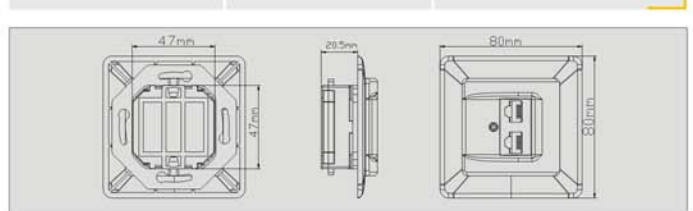

CTGM046

2xWestern 8/4 ISDN-socket surface mounting parallel lines for 2 ISDN devices

2b 1b 1a 2a

CTGM048

2xWestern 8/4 ISDN-socket flush mounting parallel lines for 2 ISDN devices

2b 1b 1a 2a

CTGM050

2xWestern 8/4 ISDN-socket surface mounting with 100 Ω resistors

CTGM052

2xWestern 8/4 ISDN-socket flush mounting with 100 Ω resistors