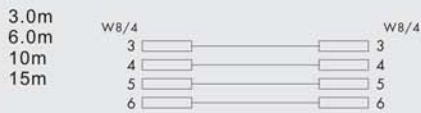

CTA27 black color
CTA27-W white color
CTA27-S silver color

Modular Plug RJ11 6P4C -
Modular Plug RJ11 6P4C
Telephone cable 4 wires 1:1 connected

CTA28 black color
CTA28-W white color
CTA28-S silver color

Modular Plug RJ11 6P4C -
Modular Plug RJ11 6P4C
Telephone cable 4 wires cross connected

CTA29 black color
CTA29-W white color
CTA29-S silver color

Modular Plug RJ12 6P6C -
Modular Plug RJ12 6P6C
Telephone cable 6 wires 1:1 connected

CTA33 black color
CTA33-W white color
CTA33-S silver color

Modular Plug RJ12 6P6C -
Modular Plug RJ12 6P6C
Telephone cable 6 wires cross connected

CTA38 black color
CTA38-W white color

Modular Plug 8P4C - Modular Plug 8P4C
Telephone cable 4 wires 1:1 connected

CTA39 black color
CTA39-W white color

Modular Plug 8P4C - Modular Plug 8P4C
Telephone cable 4 wires cross connected

CTA43 black color
CTA43-W white color

Modular Plug RJ45 8P8C -
Modular Plug RJ45 8P8C
Telephone cable 4 wires 1:1 connected

CTA46 black color
CTA46-W white color

Modular Plug RJ45 8P8C -
Modular Plug RJ45 8P8C
Telephone cable 4 wires cross connected

CTA47 black color
CTA47-W white color

Modular Plug 8P4C - Modular Plug 6P4C
Telephone cable 4 wires

CTA49 black color
CTA49-W white color

Modular Plug 8P6C - Modular Plug 6P6C
Telephone cable 6 wires