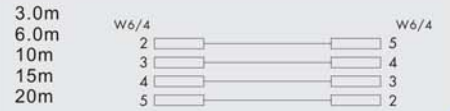

CTA27 black color
CTA27-W white color
CTA27-S silver color

Modular Plug RJ11 6P4C -
Modular Plug RJ11 6P4C
Telephone cable 4 wires 1:1 connected

CTA28 black color
CTA28-W white color
CTA28-S silver color

Modular Plug RJ11 6P4C -
Modular Plug RJ11 6P4C
Telephone cable 4 wires cross connected

CTA29 black color
CTA29-W white color
CTA29-S silver color

Modular Plug RJ12 6P6C -
Modular Plug RJ12 6P6C
Telephone cable 6 wires 1:1 connected

CTA33 black color
CTA33-W white color
CTA33-S silver color

Modular Plug RJ12 6P6C -
Modular Plug RJ12 6P6C
Telephone cable 6 wires cross connected

CTA38 black color
CTA38-W white color

Modular Plug 8P4C - Modular Plug 8P4C
Telephone cable 4 wires 1:1 connected

CTA39 black color
CTA39-W white color

Modular Plug 8P4C - Modular Plug 8P4C
Telephone cable 4 wires cross connected

CTA43 black color
CTA43-W white color

Modular Plug RJ45 8P8C -
Modular Plug RJ45 8P8C
Telephone cable 4 wires 1:1 connected

CTA46 black color
CTA46-W white color

Modular Plug RJ45 8P8C -
Modular Plug RJ45 8P8C
Telephone cable 4 wires cross connected

CTA47 black color
CTA47-W white color

Modular Plug 8P4C - Modular Plug 6P4C
Telephone cable 4 wires

CTA49 black color
CTA49-W white color

Modular Plug 8P6C - Modular Plug 6P6C
Telephone cable 6 wires