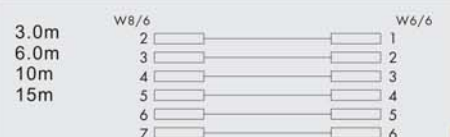

**CTA20-black color**  
**CTA20-W white color**

Modular Plug RJ11 6P4C - 2 x Modular Jack 6P4C  
Telephone cable 4 wires

3.0m  
6.0m  
10m  
15m

**CTA20-6P6C black color**  
**CTA20-W6P6C white color**

Modular Plug RJ12 6P6C-2 x Modular Jack 6P6C  
Telephone cable 6 wires